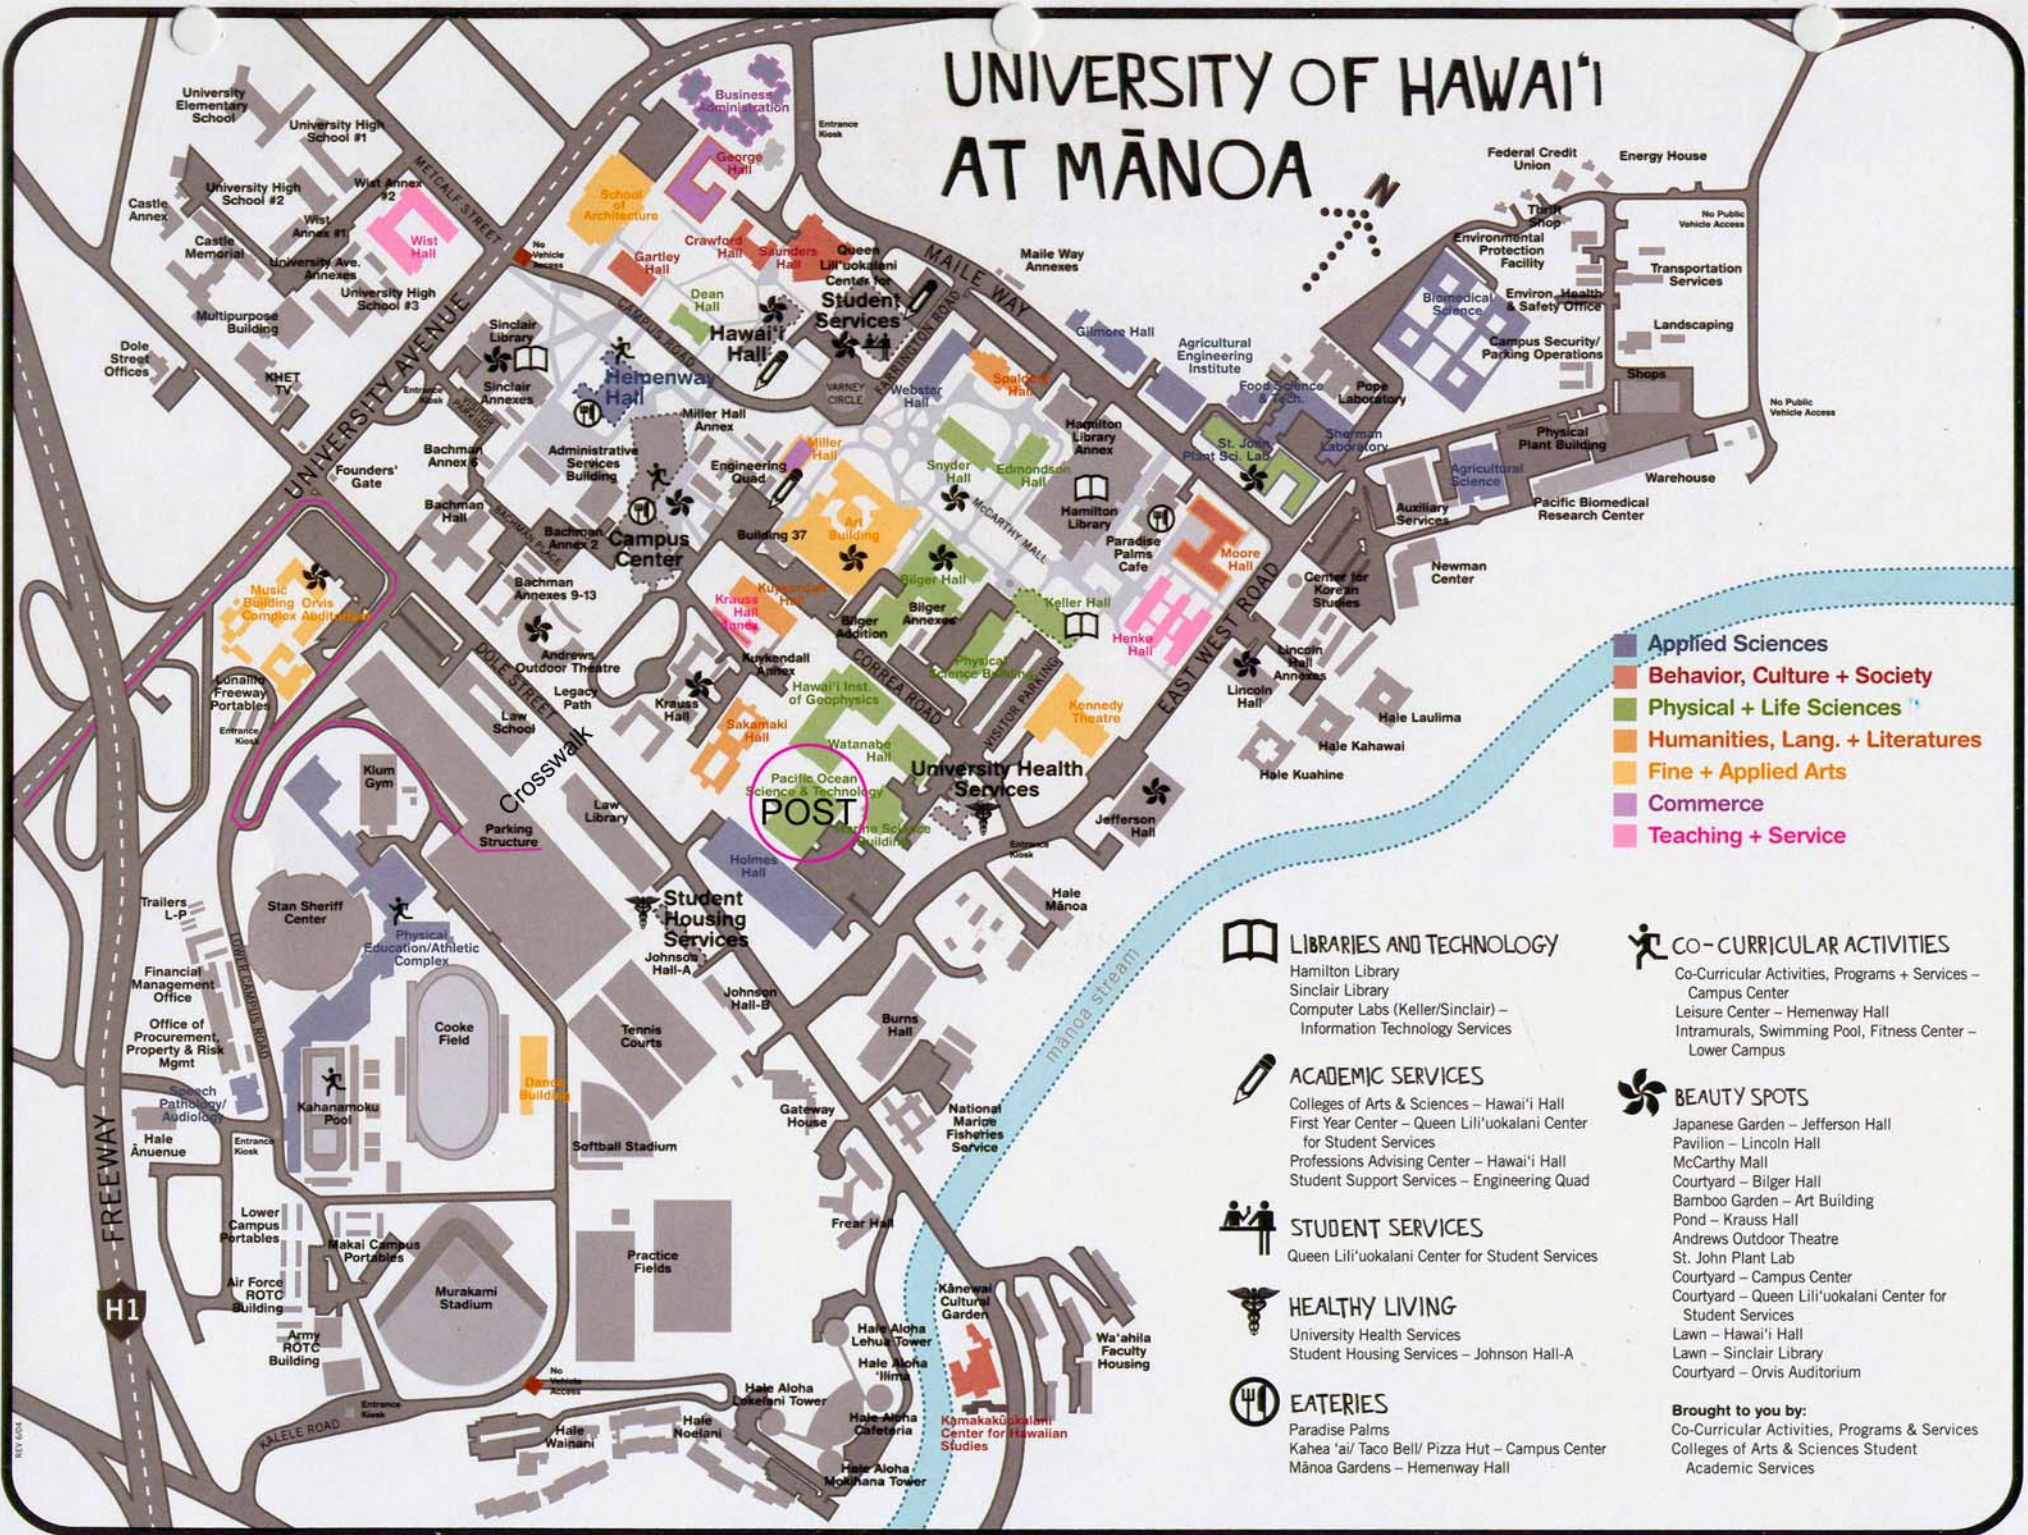

UNIVERSITY OF HAWAII AT MĀNOA

- Applied Sciences
- Behavior, Culture + Society
- Physical + Life Sciences
- Humanities, Lang. + Literatures
- Fine + Applied Arts
- Commerce
- Teaching + Service

LIBRARIES AND TECHNOLOGY

- Hamilton Library
- Sinclair Library
- Computer Labs (Keller/Sinclair) – Information Technology Services

ACADEMIC SERVICES

- Colleges of Arts & Sciences – Hawai'i Hall
- First Year Center – Queen Lili'uokalani Center for Student Services
- Professions Advising Center – Hawai'i Hall
- Student Support Services – Engineering Quad

STUDENT SERVICES

- Queen Lili'uokalani Center for Student Services

HEALTHY LIVING

- University Health Services
- Student Housing Services – Johnson Hall-A

EATERIES

- Paradise Palms
- Kahea 'ai Taco Bell/ Pizza Hut – Campus Center
- Mānoa Gardens – Hemenway Hall

CO-CURRICULAR ACTIVITIES

- Co-Curricular Activities, Programs + Services – Campus Center
- Leisure Center – Hemenway Hall
- Intramurals, Swimming Pool, Fitness Center – Lower Campus

BEAUTY SPOTS

- Japanese Garden – Jefferson Hall
- Pavilion – Lincoln Hall
- McCarthy Mall
- Courtyard – Bilger Hall
- Bamboo Garden – Art Building
- Pond – Krauss Hall
- Andrews Outdoor Theatre
- St. John Plant Lab
- Courtyard – Campus Center
- Courtyard – Queen Lili'uokalani Center for Student Services
- Lawn – Hawai'i Hall
- Lawn – Sinclair Library
- Courtyard – Orvis Auditorium