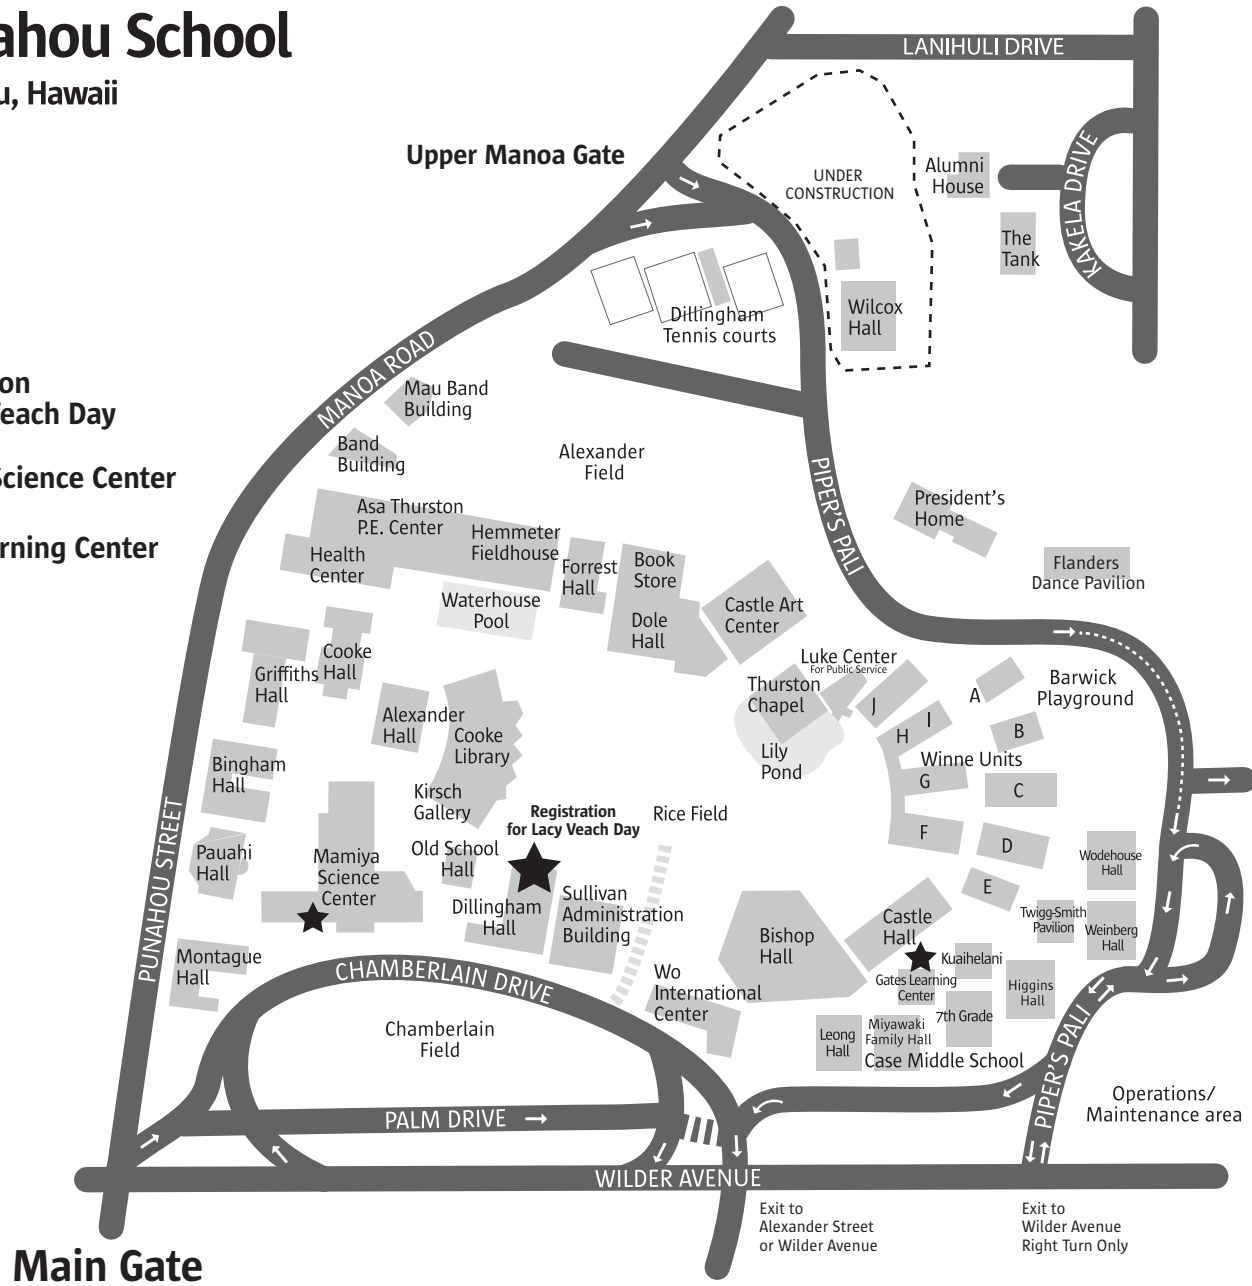

# Punahou School

Honolulu, Hawaii

- ★ Registration for Lacy Veach Day
- ★ Mamiya Science Center
- ★ Gates Learning Center

Exit to Alexander Street or Wilder Avenue

Exit to Wilder Avenue Right Turn Only